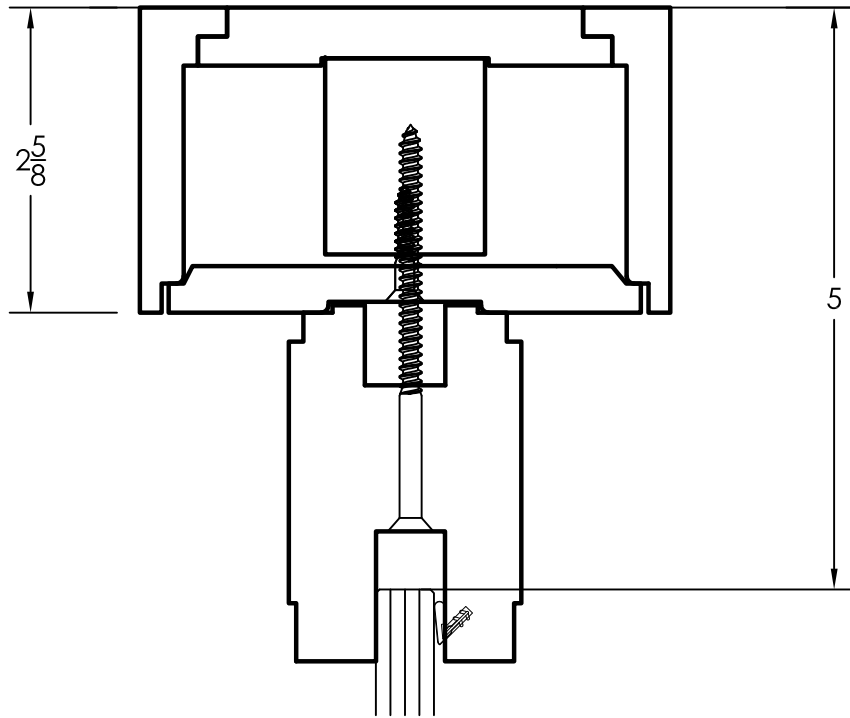

**WIDE HEADER**

**SIDELITE'S GLASS =**  
**N.O - 7 1/2"**

**NARROW HEADER**

**SIDELITE'S GLASS =**  
**N.O - 6 7/8"**

NET OPENING [ N.O ]