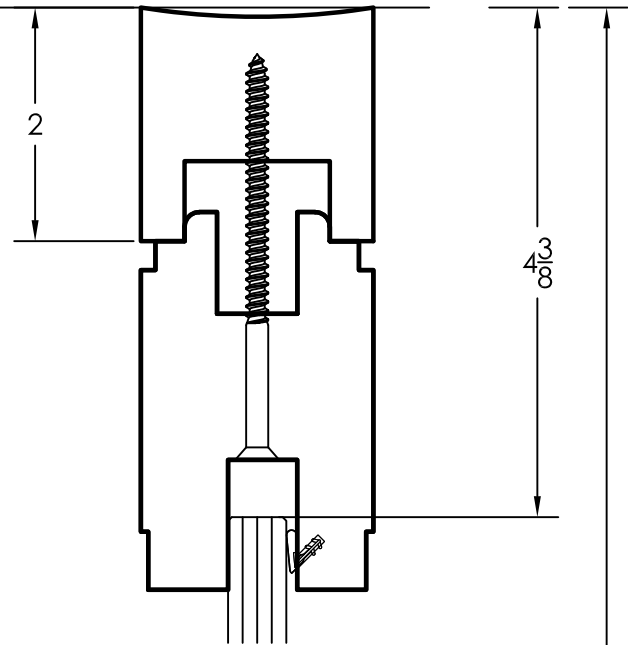

**WIDE HEADER**

**SIDELITE'S GLASS =**  
**N.O - 7 1/2"**

**NARROW HEADER**

**SIDELITE'S GLASS =**  
**N.O - 6 7/8"**

NET OPENING [ N.O ]